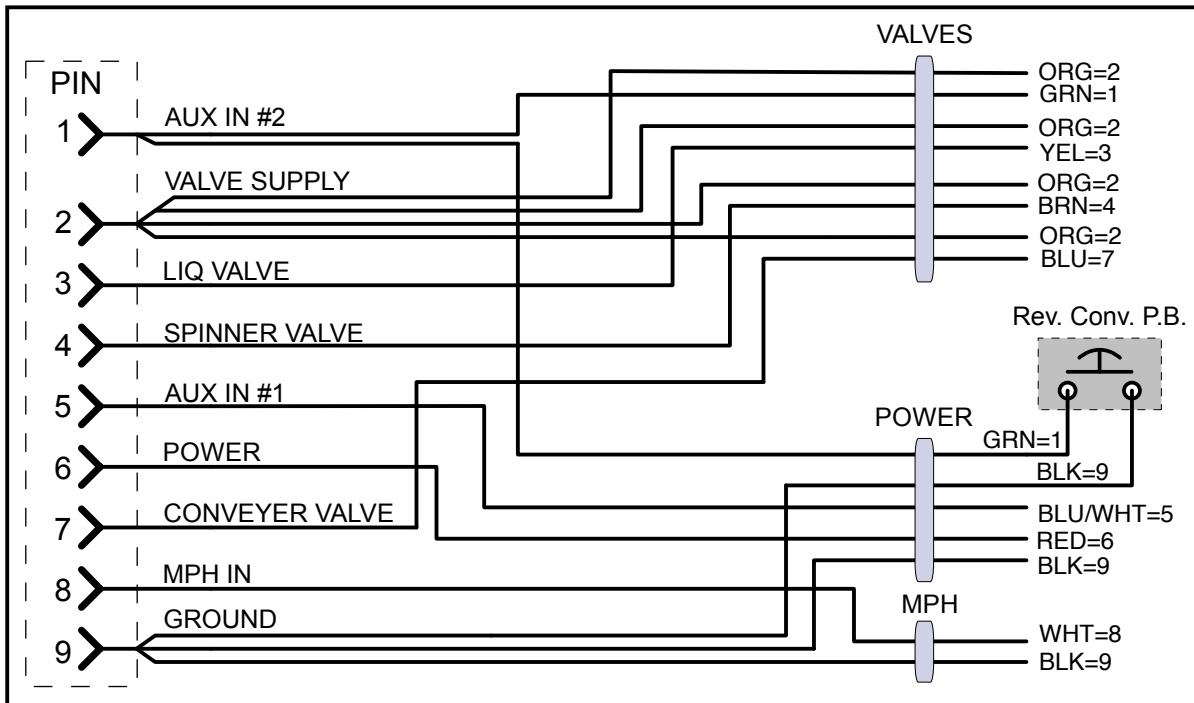

LOOM SIZE = 1/4"

WIRING HOOK UP LIST		
NAME	PIN No	COLOR
POWER	6	RED
GROUND	9	BLK
VALVE SUPPLY	2	ORG
CONVEYER	7	BLU
SPINNER	4	BRN
LIQUID	3	YEL
Rev. CONV.	1	GRN
MPH SIGNAL	8	WHT
AUX INPUT #1	5	BLU/WHT
AUX INPUT #2	1	GRY

DITC

AS300 Cable W/ CONV. REV. SW.
AS300C6B
Date: 10-17-2017