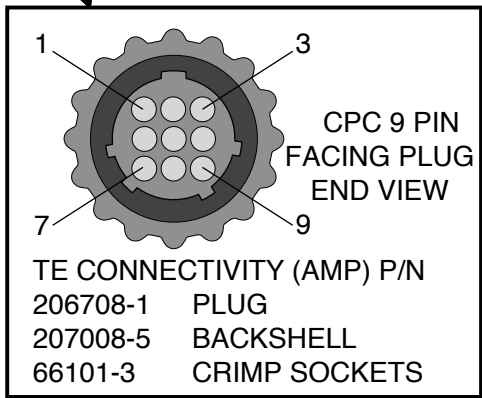

LOOM SIZE = 1/4"

WIRING HOOK UP LIST		
NAME	PIN No	COLOR
POWER	6	RED
GROUND	9	BLK
VALVE SUPPLY	2	ORG
CONVEYER	7	BLU
SPINNER	4	BRN
LIQUID	3	YEL
Rev. CONV.	1	GRN
MPH SIGNAL	8	WHT
AUX INPUT #1	5	BLU/WHT
AUX INPUT #2	1	GRY