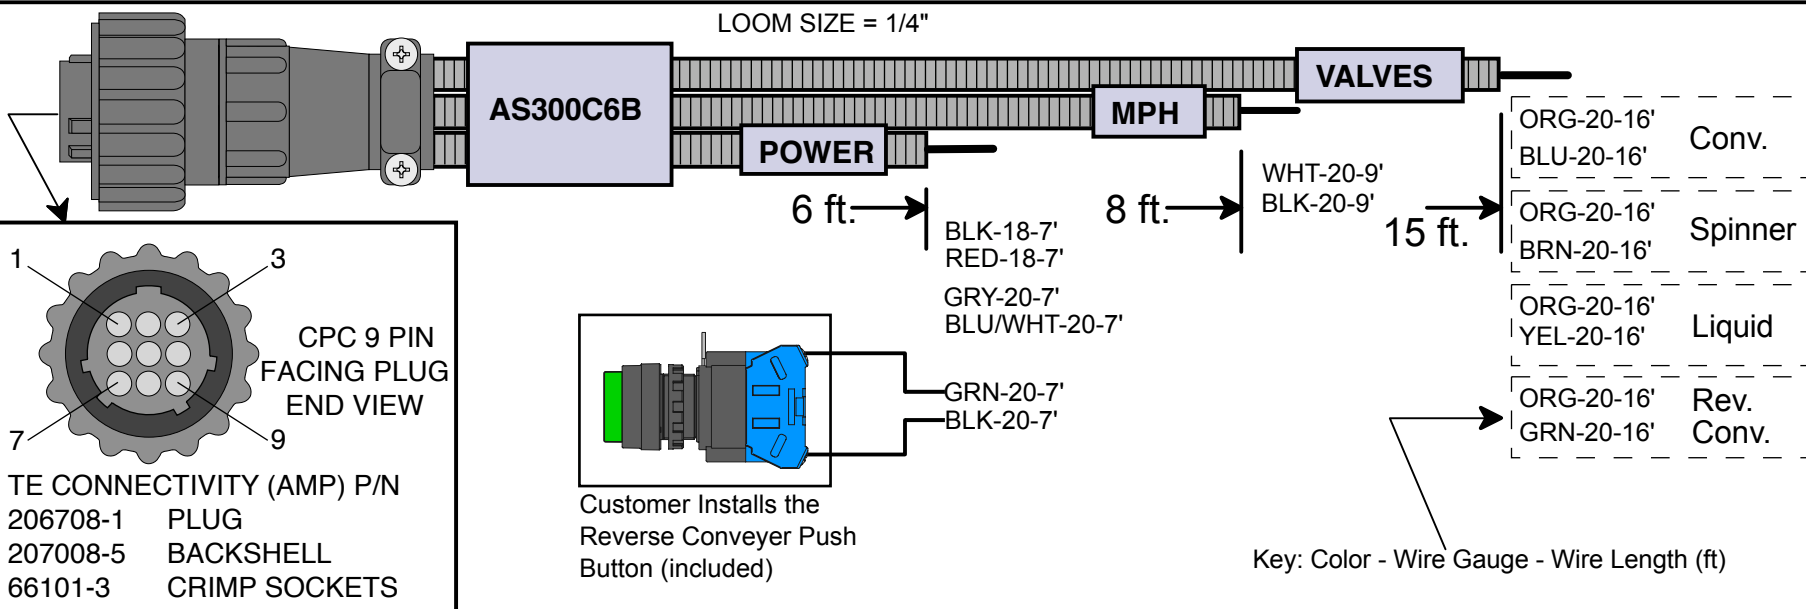

LOOM SIZE = 1/4"

WIRING HOOK UP LIST		
NAME	PIN No	COLOR
POWER	6	RED
GROUND	9	BLK
VALVE SUPPLY	2	ORG
CONVEYER	7	BLU
SPINNER	4	BRN
LIQUID	3	YEL
Rev. CONV.	1	GRN
MPH SIGNAL	8	WHT
AUX INPUT #1	5	BLU/WHT
AUX INPUT #2	1	GRY

DITC

AS300 Cable W/ CONV. REV. SW.
AS300C6B
Date: 10-17-2017