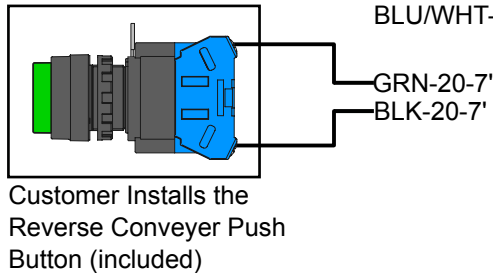

LOOM SIZE = 1/4"

WIRING HOOK UP LIST		
NAME	PIN No	COLOR
POWER	6	RED
GROUND	9	BLK
VALVE SUPPLY	2	ORG
CONVEYER	7	BLU
SPINNER	4	BRN
LIQUID	3	YEL
Rev. CONV.	1	GRN
MPH SIGNAL	8	WHT
AUX INPUT #1	5	BLU/WHT
AUX INPUT #2	1	GRY