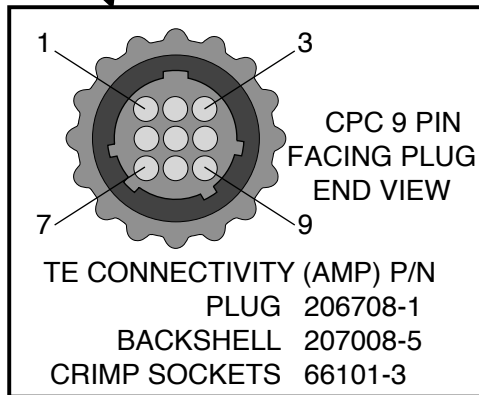

36 Inch Pigtail, free ends, no loom, color coded →

AS300C2A

SCHEMATIC	
PIN	
1	AUX IN #2 — GREY
2	VALVE SUPPLY — ORANGE
3	LIQ VALVE — YELLOW
4	SPINNER VALVE — BROWN
5	AUX IN #1 — BLU/WHT
6	POWER — RED
7	CONVEYER VALVE — BLUE
8	MPH IN — WHITE
9	GROUND — BLACK