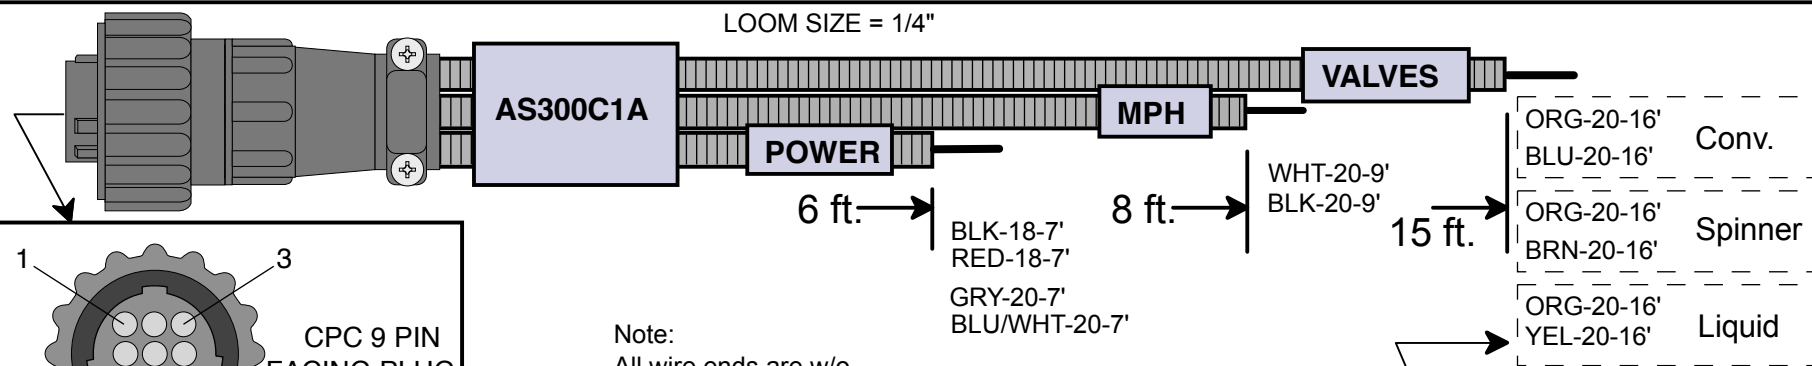

LOOM SIZE = 1/4"

Note:  
All wire ends are w/o  
field connectors

Key: Color - Wire Gauge - Wire Length (ft)

WIRING HOOK UP LIST		
NAME	PIN No	COLOR
POWER	6	RED
GROUND	9	BLK
VALVE SUPPLY	2	ORG
CONVEYER	7	BLU
SPINNER	4	BRN
LIQUID	3	YEL
MPH SIGNAL	8	WHT
AUX INPUT #1	5	BLU/WHT
AUX INPUT #2	1	GRY

**DITC**

AS300 Standard Cable  
AS300C1A  
Date: 10-3-2017