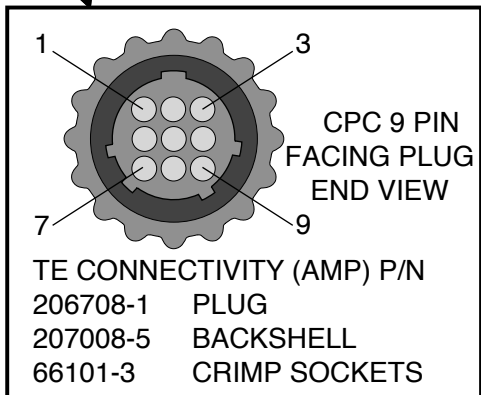

LOOM SIZE = 1/4"

Note:  
All wire ends are w/o  
field connectors

Key: Color - Wire Gauge - Wire Length (ft)

WIRING HOOK UP LIST		
NAME	PIN No	COLOR
POWER	6	RED
GROUND	9	BLK
VALVE SUPPLY	2	ORG
CONVEYER	7	BLU
SPINNER	4	BRN
LIQUID	3	YEL
MPH SIGNAL	8	WHT
AUX INPUT #1	5	BLU/WHT
AUX INPUT #2	1	GRY