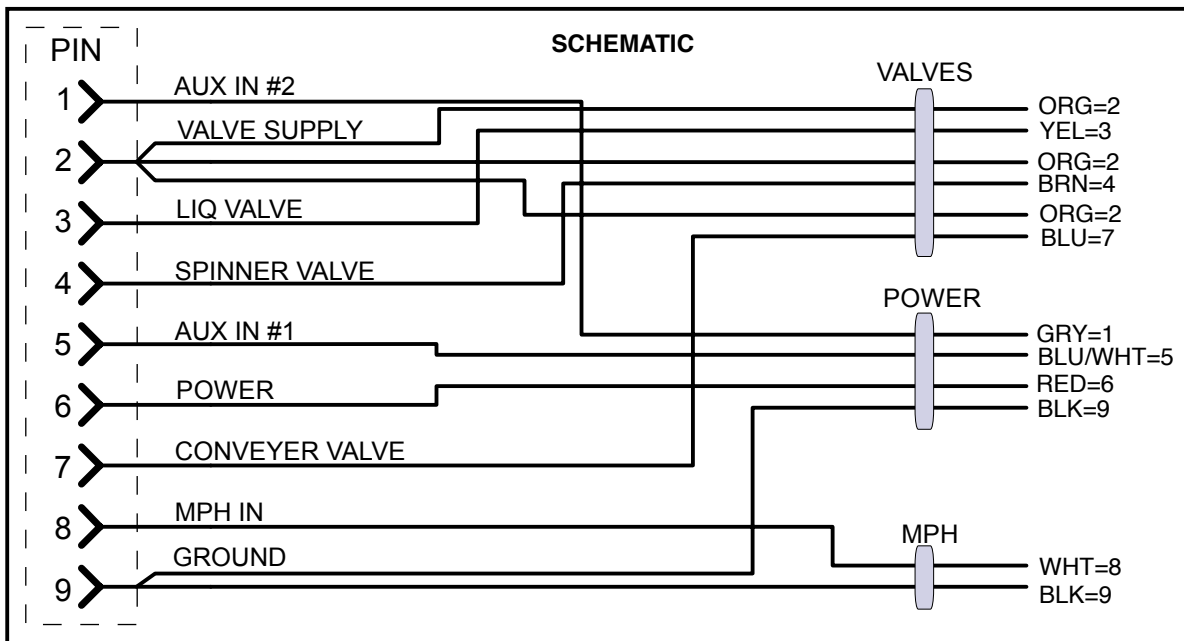

LOOM SIZE = 1/4"

Note:  
All wire ends are w/o  
field connectors

Key: Color - Wire Gauge - Wire Length (ft)

WIRING HOOK UP LIST		
NAME	PIN No	COLOR
POWER	6	RED
GROUND	9	BLK
VALVE SUPPLY	2	ORG
CONVEYER	7	BLU
SPINNER	4	BRN
LIQUID	3	YEL
MPH SIGNAL	8	WHT
AUX INPUT #1	5	BLU/WHT
AUX INPUT #2	1	GRY

**DITC**

AS300 Standard Cable  
AS300C1A  
Date: 10-3-2017